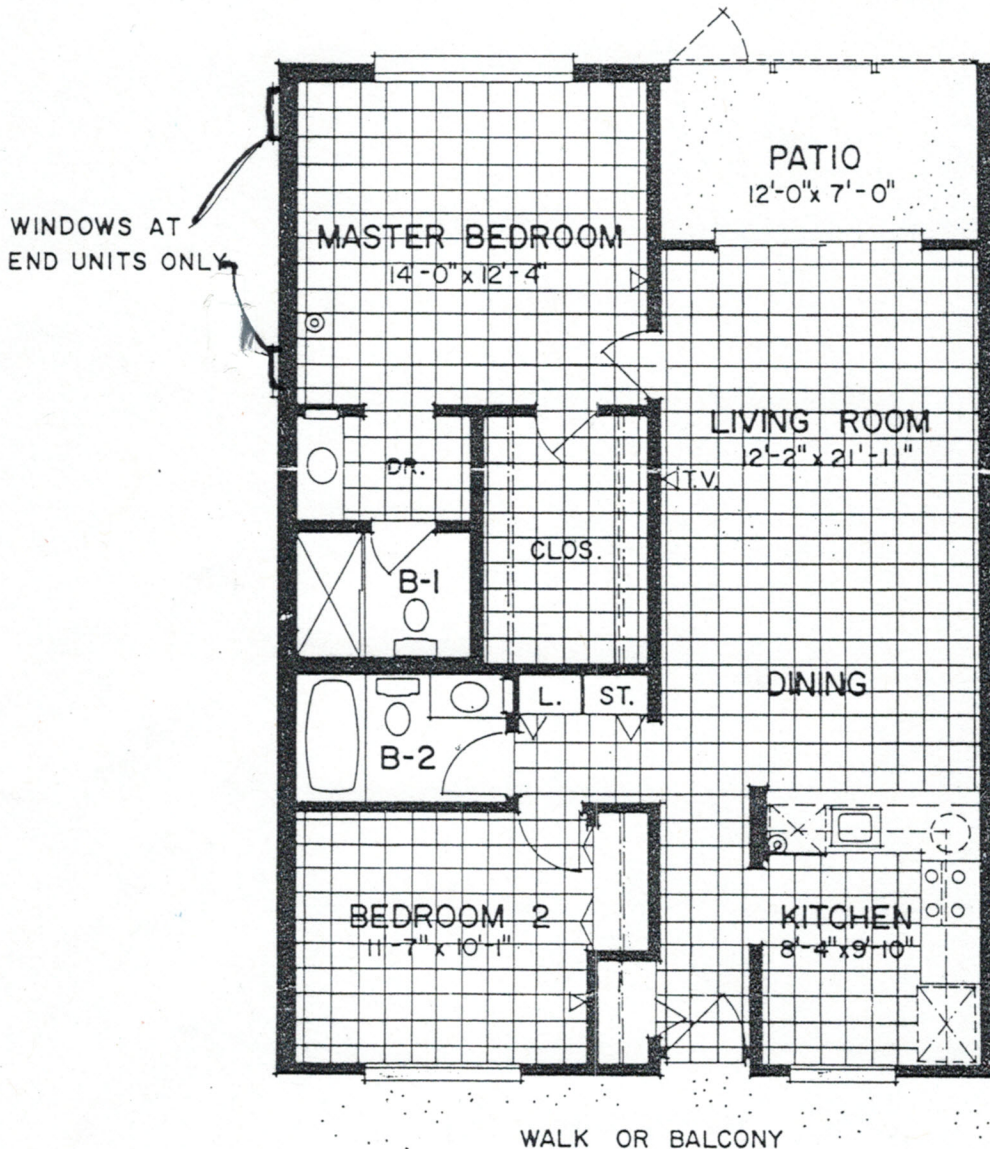

REMAX Park Creek/Home Office 4701 Martinique Drive * C-4 Coconut Creek, FL 33066

Bahama
&

Nassau
VILLAGES

2 BDR. - 2 BATH

1084 SQ. FT.
INCLUDING PATIO